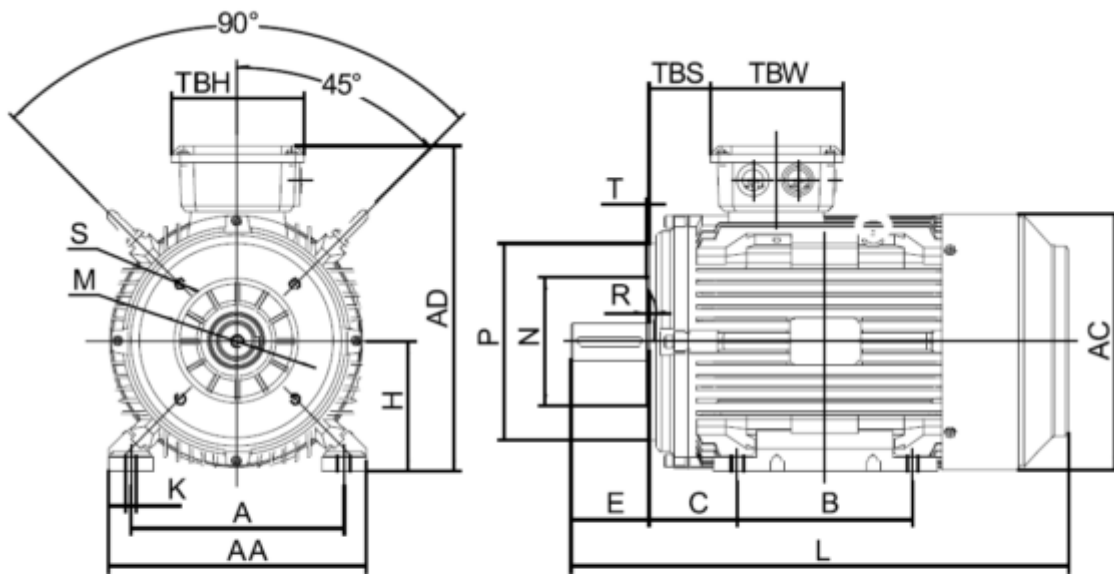

Data Sheet

Article number: 250300300616

Description: Kleedrive T3C 132S-6 3.0KW 900 rpm
3x230/400V 50HZ IP55 B34 Eff=85,6%

Measures

A = 216	F = 10	P = 200
AA = 263	G = 33	R = 0
AC = Ø259	H = 132	S = -
AD = 332	HD = 200	T = M10
B = 140	K = Ø12	TBH = 134
C = 89	L = 467	TBS = 61.5
D = Ø38	M = 165	TBW = 134
E = 80	N = 130	