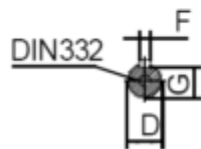

Data Sheet

Article number: 250300300616

Description: Kleedrive T3C 132S-6 3.0KW 900 rpm
3x230/400V 50HZ IP55 B34 Eff=85,6%

Measures

A = 216	F = 10	P = 200
AA = 263	G = 33	R = 0
AC = Ø259	H = 132	S = -
AD = 332	HD = 200	T = M10
B = 140	K = Ø12	TBH = 134
C = 89	L = 467	TBS = 61.5
D = Ø38	M = 165	TBW = 134
E = 80	N = 130	